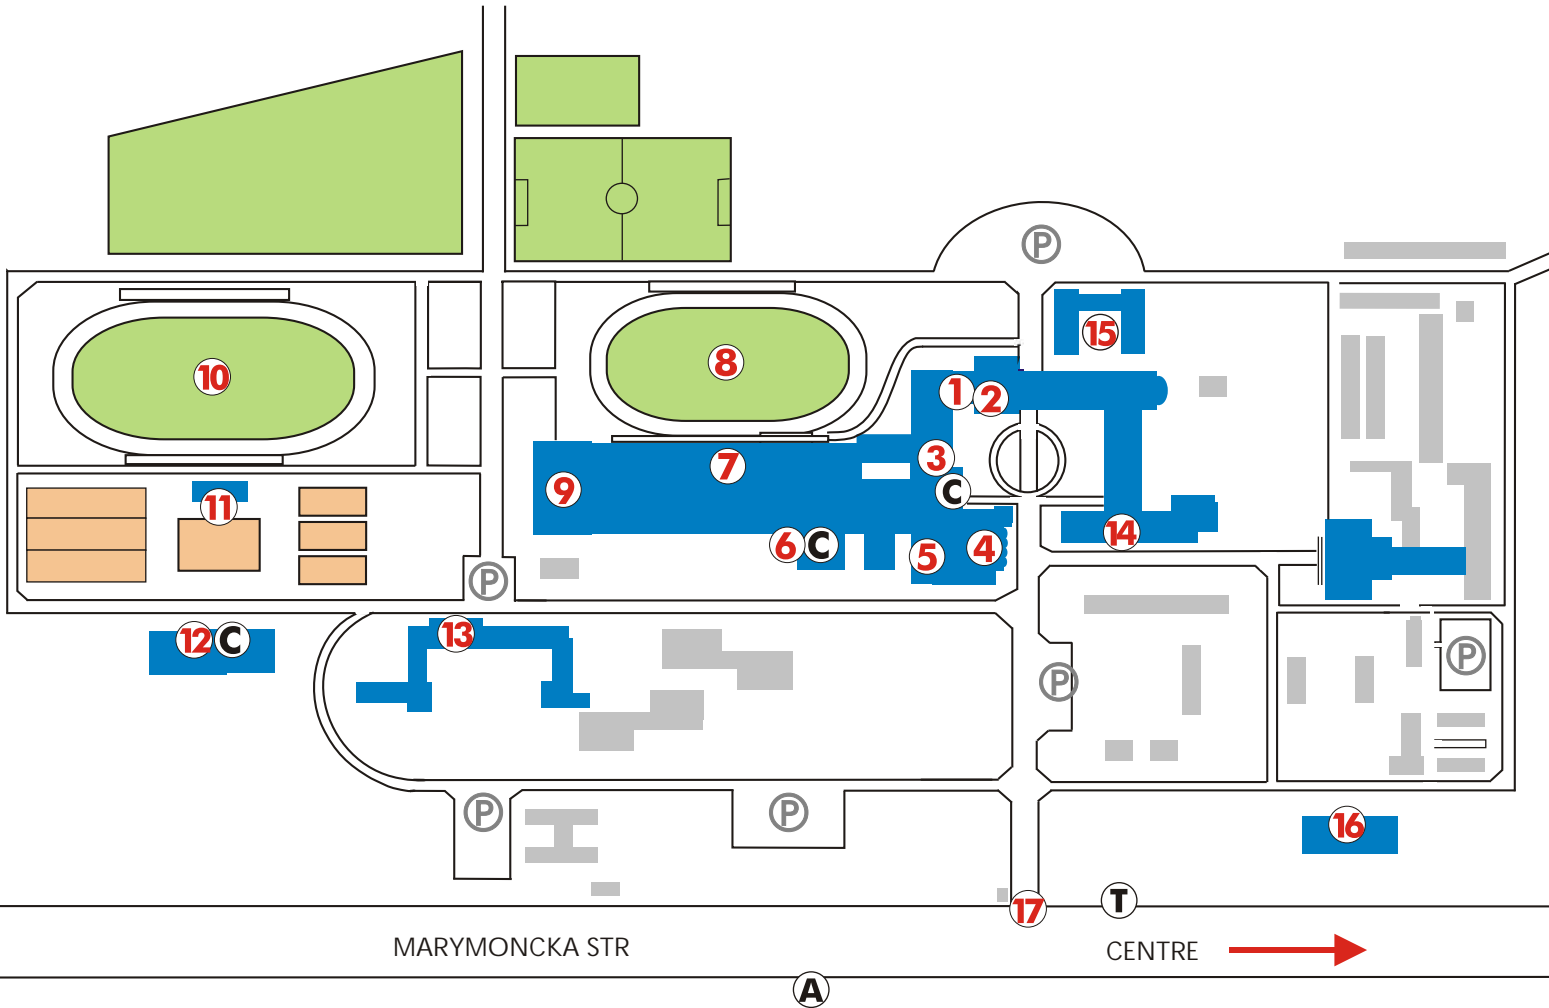

Map

- 1 - Rector's office / ground floor
- 2 - Assembly Hall / I floor
- 3 - Lecture Hall No1,2,3 / g.I,II floor
- 4 - Swimming Pool
- 5 - Main Library / I floor
- 6 - Relax Club
- 7 - J.Kusociński Track and Field Hall
- 8 - Track and Field Stadium
- 9 - Team Games Hall

- 10 - Rugby Stadium
- 11 - Meksyk Hotel / bar
- 12 - Combat Sports Annexe/bar
- 13 - Female dormitory / Rehabilitation Faculty
- 14 - Male dormitory / ATM machine
- 15 - Health Centre
- 16 - Student's and assistant dormitory
- 17 - Main Entrance
- C - Cafeteria